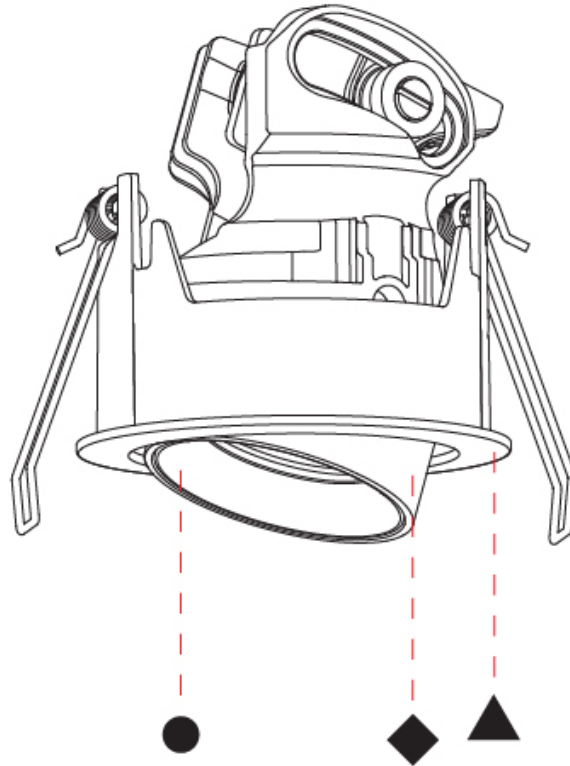

INVADER COMPACT ADJUSTABLE RECESSED

A35814-

PROJECT	_____
TYPE	_____
SPECIFIER	_____
QUANTITY	_____
DATE	_____

A