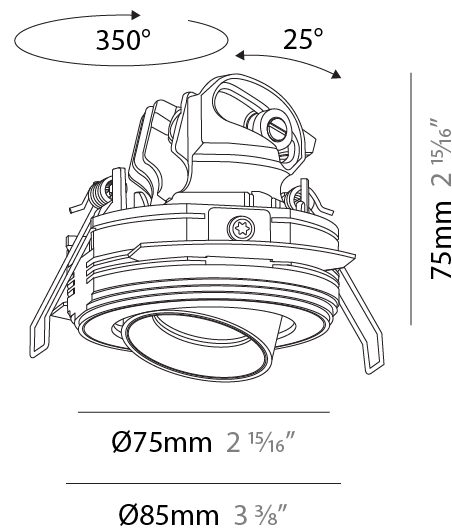

GENERAL

Series: Invader Compact
Subseries: Invader Compact Adjustable
Partner: Prolicht
Division: Architectural
Installation: Trimless
Product Type: Downlight
Mounting Location: Ceiling
Light Distribution: Downlight

PHYSICAL

Aperture Sizes - Downlights: 1"
Shape: Round
Diameter (mm): 75
Diameter (in): 2 ¹⁵/₁₆
Height (mm): 75
Height (in): 2 ¹⁵/₁₆
Ceiling Thickness (mm): 10 / 12 / 15
Ceiling Thickness (in): 3/8 or 1/2 or 9/16
Min. Recessing Depth (mm): 85
Min. Recessing Depth (in): 3 ³/₈
Fixture Finish: SSR / BKV / CWI / CRY / HAB / UFT / ITA / RUA / FTG / MYG / LOD / PUS / FRO / FUP / KIA / POP / BLS / SPG / MEY / GOH / CHC / COM / ABZ / JAG / OBR / MOS / ROR
Fixture Material: Aluminum
Cut-out Measurements: D. 86mm / 3 3/8"

ELECTRICAL

Lamp Type: LED (Zhaga Standard)
Input Wattage (W): 11
Total Output Wattage (W): 10
Dimming: Dali Dimming
Driver Included: No
Driver Location: Recessed Housing
Driver Type: Constant Current - 120Vac
Housing: See Components
Input Voltage (V): 120
Constant Current (MA): 250

LED

Number of LEDs: 1
Color Temperature (°K): Warm Dim
Max. Delivered Lumen (lm): 862
Nominal Lumen (lm): 1004
CRI: >90 CRI
Lamp Life (hrs): 50000

OPTICAL

Reflector: 24 / 40 / 54
Adjustability: Rotational 350° / Tilt 25°

RATINGS AND CERTIFICATIONS

Certified By: Certified for North American Standards
IP rating: IP40