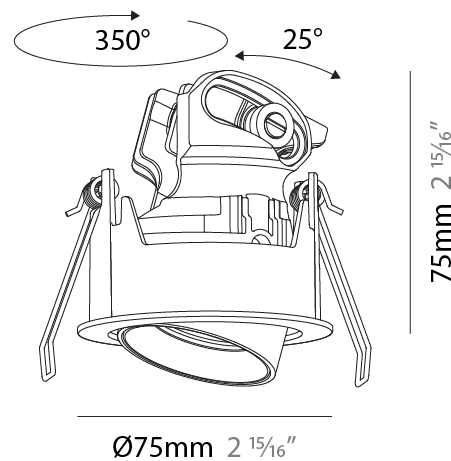

GENERAL

Series: Invader Compact
Subseries: Invader Compact Adjustable
Partner: Prolicht
Division: Architectural
Installation: Recessed
Product Type: Downlight
Mounting Location: Ceiling
Light Distribution: Downlight

PHYSICAL

Aperture Sizes - Downlights: 1"
Shape: Round
Diameter (mm): 75
Diameter (in): 2 ¹⁵/₁₆
Height (mm): 75
Height (in): 2 ¹⁵/₁₆
Ceiling Thickness (mm): 1 - 25
Ceiling Thickness (in): 1/16 - 1
Min. Recessing Depth (mm): 85
Min. Recessing Depth (in): 3 ³/₈
Fixture Finish: SSR / BKV / CWI / HAB / UFT / ITA / RUA / FTG / MYG / LOD / PUS / FRO / FUP / KIA / POP / BLS / SPG / MEY / GOH / CHC / COM / ABZ / JAG / OBR / MOS / ROR
Fixture Material: Aluminum
Cut-out Measurements: D. 68mm / 2 11/16"

ELECTRICAL

Lamp Type: LED (Zhaga Standard)
Input Wattage (W): 11
Total Output Wattage (W): 10
Dimming: Dali Dimming
Driver Included: No
Driver Location: Recessed Housing
Driver Type: Constant Current - 120Vac
Housing: See Components
Input Voltage (V): 120
Constant Current (MA): 250

LED

Number of LEDs: 1
Color Temperature (°K): Warm Dim
Max. Delivered Lumen (lm): 862
Nominal Lumen (lm): 1004
CRI: >90 CRI
Lamp Life (hrs): 50000

OPTICAL

Reflector: 24 / 40 / 54
Adjustability: Rotational 350° / Tilt 25°

RATINGS AND CERTIFICATIONS

Certified By: Certified for North American Standards
IP rating: IP40