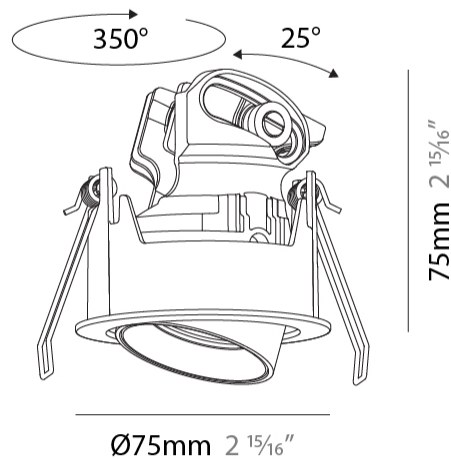

PHYSICAL

Aperture Sizes - Downlights: 1"
Shape: Round
Diameter (mm): 75
Diameter (in): 2 ¹⁵/₁₆"
Height (mm): 75
Height (in): 2 ¹⁵/₁₆"
Ceiling Thickness (mm): 1 - 25
Ceiling Thickness (in): 1/16 - 1
Min. Recessing Depth (mm): 85
Min. Recessing Depth (in): 3 ³/₈"
Fixture Finish: SSR / BKV / CWI / CRY / HAB / UFT / ITA / RUA / FTG / MYG / LOD / PUS / FRO / FUP / KIA / POP / BLS / SPG / MEY / GOH / CHC / COM / ABZ / JAG / OBR / MOS / ROR
Fixture Material: Aluminum
Cut-out Measurements: D. 68mm / 2 11/16"
Upon Request: Unique Sizes Unique Ceiling Thickness

ELECTRICAL

Lamp Type: LED (Zhaga Standard)
Input Wattage (W): 11
Total Output Wattage (W): 10
Dimming: Tri-Mode (Non-Dimming and Phase Dimming (120Vac only) and 0-10V Dimming)
Driver Included: No
Driver Location: Recessed Housing
Driver Type: Constant Current - 120Vac
Driver Class: Class 2
Housing: See Components
Input Voltage (V): 120 - 277
Constant Current (MA): 500

LED

Number of LEDs: 1
Color Temperature (°K): 2700 / 3000 / 3500 / 4000
Max. Delivered Lumen (lm): 812 / 860 / 892 / 911
Nominal Lumen (lm): 1141 / 1194 / 1238 / 1266
CRI: >90 CRI
Lamp Life (hrs): 50000

OPTICAL

Reflector: 22 / 38 / 48
Adjustability: Rotational 350° / Tilt 25°

RATINGS AND CERTIFICATIONS

Certified By: Certified for North American Standards
IP rating: IP40