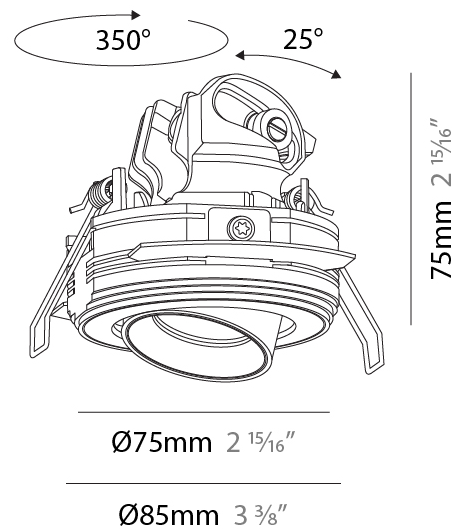

PHYSICAL

Aperture Sizes - Downlights: 1"
Shape: Round
Diameter (mm): 75
Diameter (in): 2 15/16
Height (mm): 75
Height (in): 2 15/16
Ceiling Thickness (mm): 10 / 12 / 15
Ceiling Thickness (in): 3/8 or 1/2 or 9/16
Min. Recessing Depth (mm): 85
Min. Recessing Depth (in): 3 3/8
Fixture Finish: SSR / BKV / CWI / CRY / HAB / UFT / ITA / RUA / FTG / MYG / LOD / PUS / FRO / FUP / KIA / POP / BLS / SPG / MEY / GOH / CHC / COM / ABZ / JAG / OBR / MOS / ROR
Fixture Material: Aluminum
Cut-out Measurements: D. 86mm / 3 3/8"
Upon Request: Unique Sizes Unique Ceiling Thickness

ELECTRICAL

Lamp Type: LED (Zhaga Standard)
Input Wattage (W): 11
Total Output Wattage (W): 10
Dimming: Tri-Mode (Non-Dimming and Phase Dimming (120Vac only) and 0-10V Dimming)
Driver Included: No
Driver Location: Recessed Housing
Driver Type: Constant Current - 120Vac
Driver Class: Class 2
Housing: See components
Input Voltage (V): 120 - 277
Constant Current (MA): 500

LED

Number of LEDs: 1
Color Temperature (°K): 2700 / 3000 / 3500 / 4000
Max. Delivered Lumen (lm): 821 / 860 / 892 / 911
Nominal Lumen (lm): 1141 / 1194 / 1238 / 1266
CRI: >90 CRI
Lamp Life (hrs): 50000

OPTICAL

Reflector: 22 / 38 / 48
Adjustability: Rotational 350° / Tilt 25°
Upon Request: Special Beam Angles

RATINGS AND CERTIFICATIONS

Certified By: Certified for North American Standards
IP rating: IP40